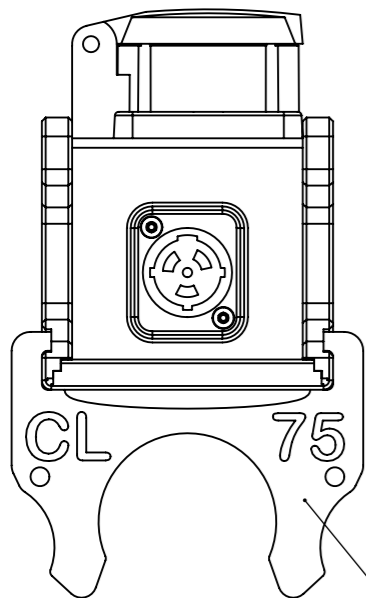

output
6x NAC3FPX-TOP
with sealing self-closing cap NSSC-2

input
NAC3MPX-TOP
with D-shape sealing

output
6x Mennekes Schuko [11312] IP54 black

Optional!
Trussclip for pipe Ø48mm (1 1/2")
2pcs per pack

Order-Code: 1027380

Sheet Number 1/1	Projection 	Scale 1:2	Format A3	Tolerancing ISO 2768-
g	cm ²	675.97 cm ³	Created HeBo	02.06.2021
Material Easylen		Modified		
Material addition		Approved	DiRo	02.06.2021
Description CPPSF[E]3RD-TT 3xSchuko pC T1 In+Out IP54 pB2		ECN Number		
		Status	FOR FINAL	
	3D Model ID 41027449	Document ID 1027449	Revision 01	