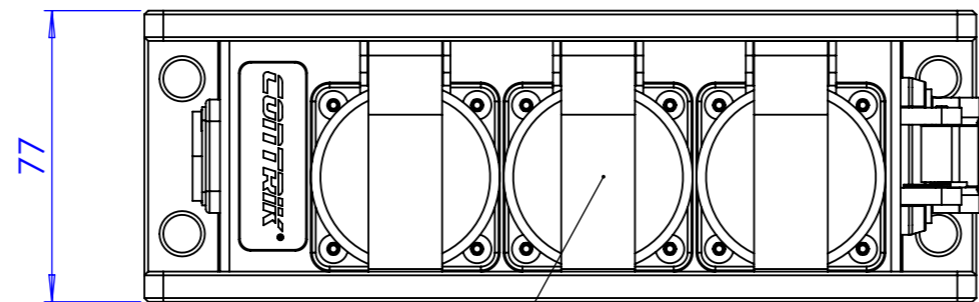

output
6x NAC3FPX-TOP
with sealing self-closing cap NSSC-2

input
NAC3MPX-TOP
with D-shape sealing

output
6x Mennekes Schuko [11312] IP54 black

Optional!
Trussclip for pipe Ø48mm (1 1/2")
2pcs per pack

Order-Code: 1027380

Sheet Number 1/1	Projection 	Scale 1:2	Format A3	Tolerancing ISO 2768-
g	cm ²	675.97 cm ³	Created HeBo	02.06.2021
Material Easylen		Modified		
Material addition		Approved	DiRo	02.06.2021
Description CPPSF[E]3RD-TT 3xSchuko pC T1 In+Out IP54 pB2		ECN Number		
		Status	FOR FINAL	
	3D Model ID 41027449	Document ID 1027449	Revision 01	