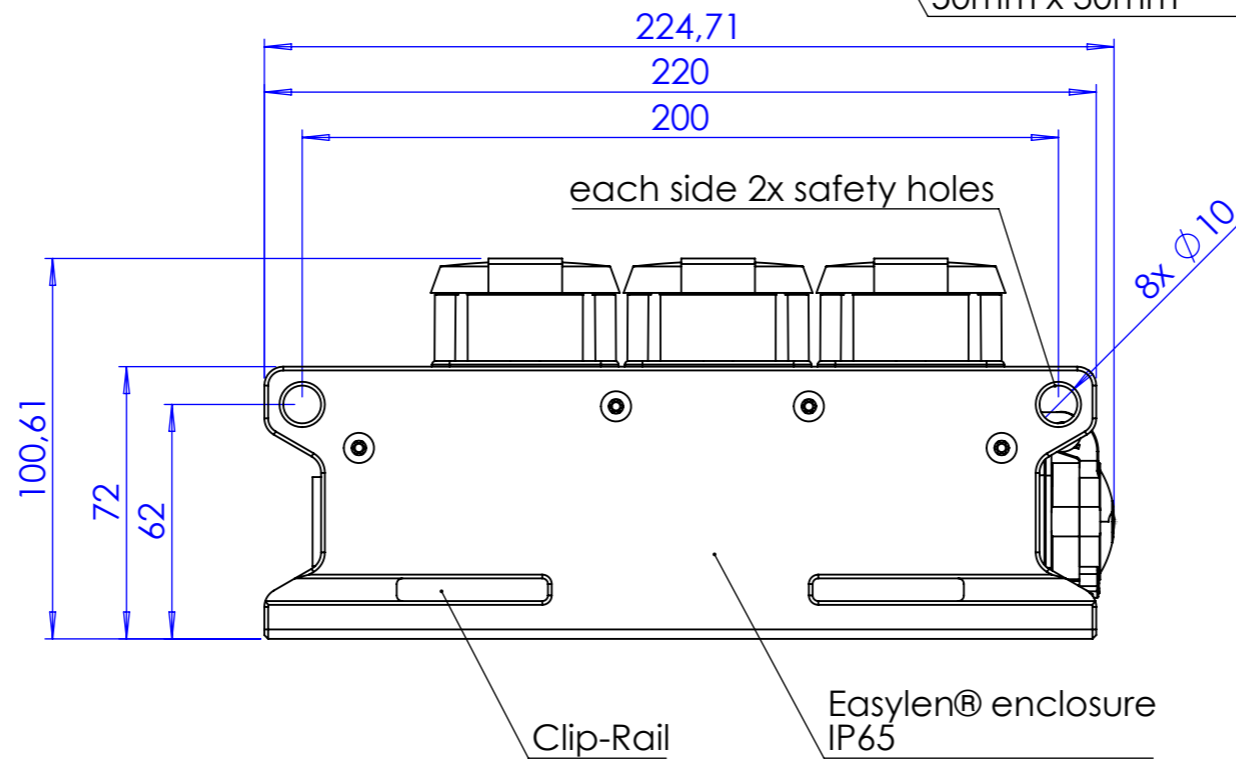

output
6x NAC3FPX-TOP
with sealing self-closing cap NSSC-2

input
NAC3MPX-TOP
with D-shape sealing

output
6x Mennekes Schuko [11312] IP54 black

Optional!
Trussclip for pipe Ø48mm (1 1/2")
2pcs per pack

Order-Code: 1027380

Sheet Number 1/1	Projection 	Scale 1:2	Format A3	Tolerancing ISO 2768-
g	cm ²	675.97 cm ³	Created HeBo	02.06.2021
Material Easylen		Modified		
Material addition		Approved	DiRo	02.06.2021
Description CPPSF[E]3RD-TT 3xSchuko pC T1 In+Out IP54 pB2		ECN Number		
		Status	FOR FINAL	
	3D Model ID 41027449	Document ID 1027449	Revision 01	